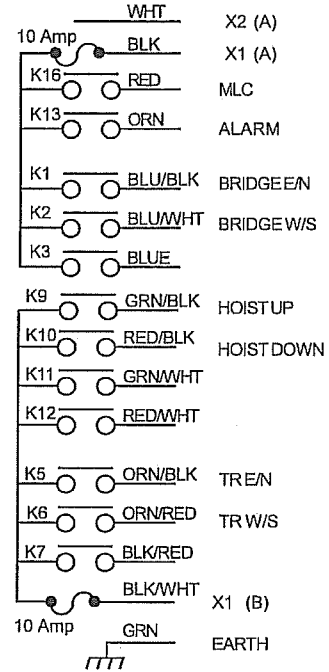

CONFIGURATION SHEET 25S08A
25T10A / 25R11A

NOTES: 25S08A PATRIOT SYSTEM
3-MOTION 1-SPEED
ENG. # 198011
TX: 010001.MAP/RX: 110010.MAP

1980011-1

For Service or Repairs contact
Laird Technologies
 1916 W. Mission Rd.
 Escondido, CA 92029
 Tel (800) 328-5570